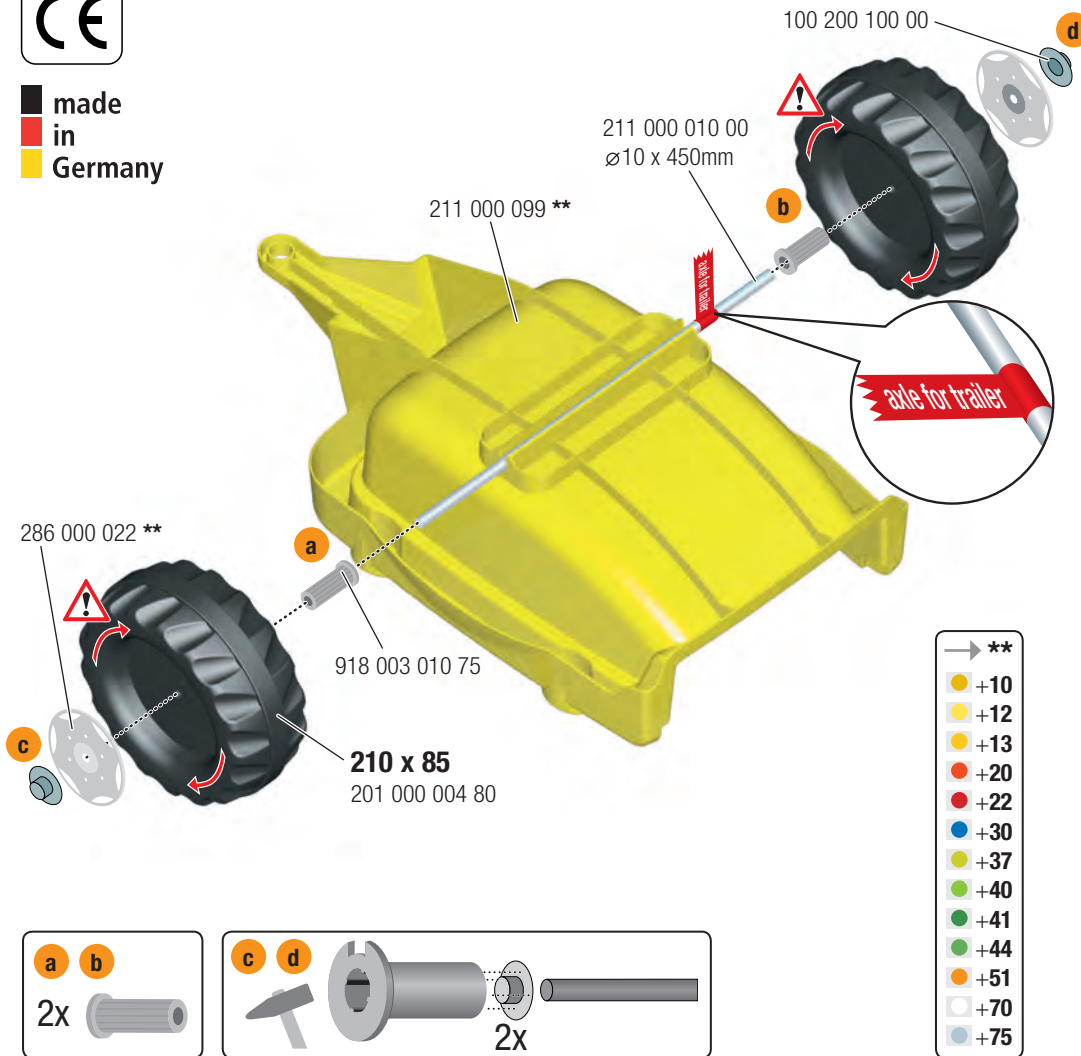

made in Germany

---NORTH & SOUTH AMERICA only---

180 days warranty

From the date of purchase + guaranteed spare part service

The warranty does not cover damages caused by improper use or neglect

WARNING

- **CHOKING HAZARD:** Small parts. Danger of being swallowed. Contains small parts in non assembled state. Must be assembled by adults.
- Adult supervision required.
- Never use near steps, slopes, driveways, hills, roadways, alleys or swimming pool areas.
- Always wear shoes.
- Never allow more than one rider.
- The use of protective gear and a safety helmet is highly recommended.
- Conforms to the requirements of ASTM Standard Consumer Safety Specification on Toy Safety, F 963

- **
- +10
- +12
- +13
- +20
- +22
- +30
- +37
- +40
- +41
- +44
- +51
- +70
- +75

Model	Color Code
<input checked="" type="checkbox"/> rolly Dreiradtraktoren	05 ●●●●
<input type="checkbox"/> rollyMinitrac	13 ●●●●
<input checked="" type="checkbox"/> rollyKid	01 ●●●● / 02 ●●●●
<input checked="" type="checkbox"/> rollyJunior	80 ●●●● / 81 ●●●●
<input checked="" type="checkbox"/> rollyFarmtrac	60 ●●●● / 61 ●●●●
<input checked="" type="checkbox"/> rollyFarmtrac Classic	03 ●●●● / 04 ●●●●
<input checked="" type="checkbox"/> rollyFarmtrac Premium	70 ●●●● / 71 ●●●●
<input checked="" type="checkbox"/> rollyX-Trac	03 ●●●● / 04 ●●●●
<input checked="" type="checkbox"/> rollyTruck (Unimog)	03 ●●●●