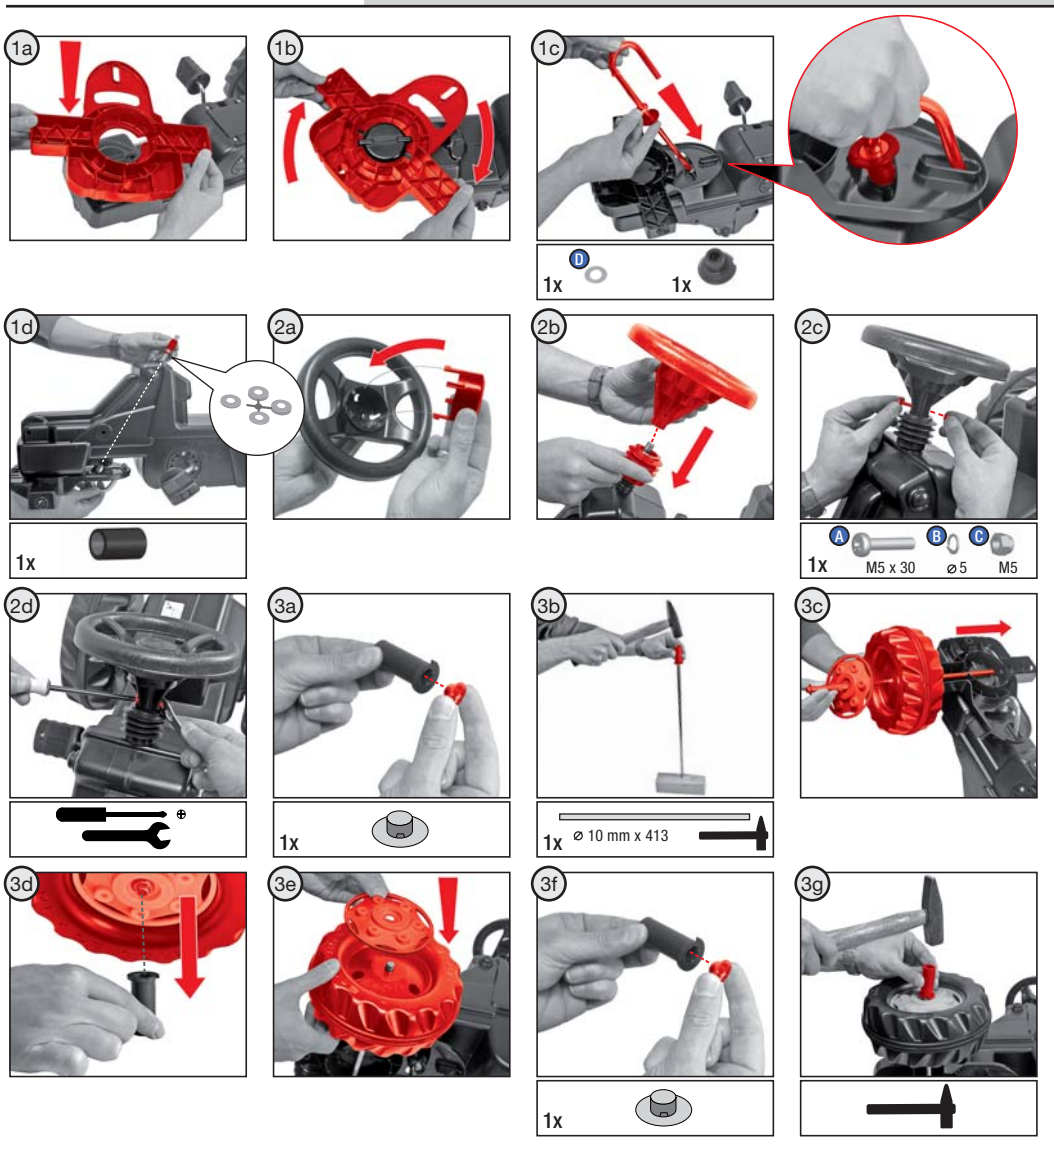

--- NORTH & SOUTH AMERICA only ---

180 days warranty

From the date of purchase + guaranteed spare part service

The warranty does not cover damages caused by improper use or neglect