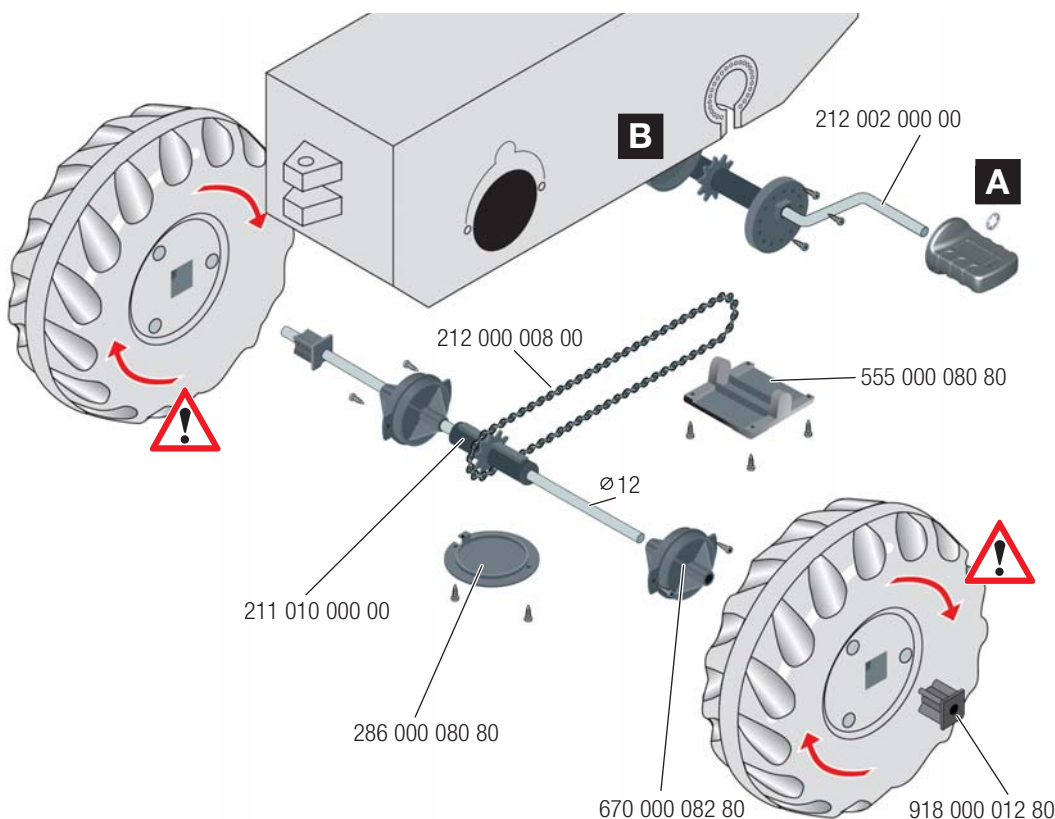

The warranty does not cover damages caused by improper use or neglect

WARNING

- **CHOKING HAZARD:** Small parts. Danger of being swallowed. Contains small parts in non assembled state. Must be assembled by adults.
- Adult supervision required.
- Never use near steps, slopes, driveways, hills, roadways, alleys or swimming pool areas.
- Always wear shoes.
- Never allow more than one rider.
- The use of protective gear and a safety helmet is highly recommended.
- Conforms to the requirements of ASTM Standard Consumer Safety Specification on Toy Safety, F 963